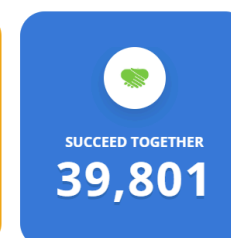

Class Charts Positive Behaviour Points