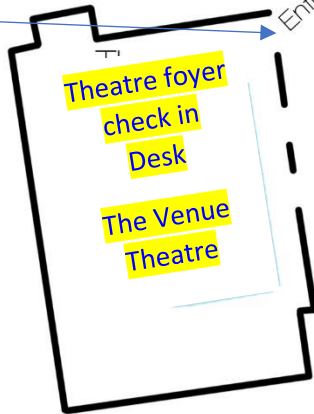

Milton Keynes Drama Festival 24 and 25 February 2024

Site Plan of Walton High showing locations of performance rooms, which are indicated on your timings letter

Please check in at theatre foyer before going to your performance room

To Tesco Express pub and ATM (short walk)

Parking

Drama Room 2 is accessed via main doors into theatre foyer and up to first floor

The Venue

Entrance

Enter Sixth Form Block via door here but check in at theatre foyer first